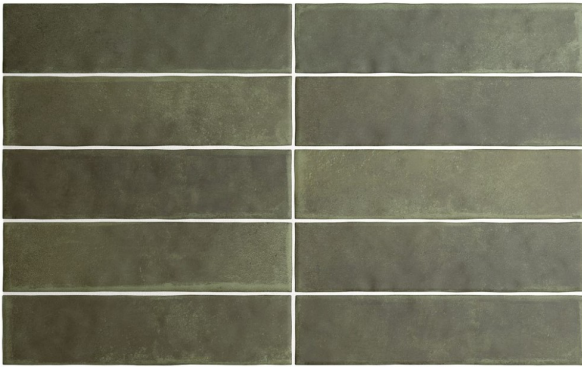

ARGILE KHAKI 60 X 246

Description

Argile is a stunning floor and wall tile range from Spain, in a 100x100mm and 60 x 246mm format. A collection of 6 earthen colours that capture the character of hand-worked clays. Each colour comes with a variation of darker and lighter shades. It is a fantastic range for kitchen splashbacks, feature walls in bathrooms or commercial use like cafes and restaurants. As it is a porcelain range with R9 antislip standard, it is also great for all residential interior floor areas.

\$109.90 per m²
(incl GST)

Out of Stock

Specifications

Finish:	MATT
Material:	PORCELAIN
Origin:	SPAIN
Size:	60 x 246
Thickness:	8
PEI:	3
Antislip Rating:	R10
Variation:	3
Weight:	18.5 kg per m ²
Rectified:	No
Sealing Required:	No
Colour:	Green
m ² Per Box:	0.5
Tiles Per Pack:	34