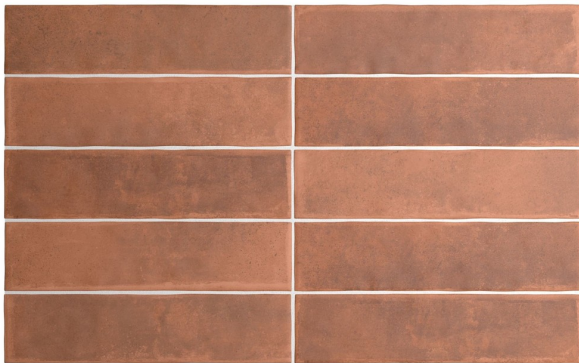

ARGILE COTTO 60 X 246

Description

Argile is a stunning floor and wall tile range from Spain, in 100x100mm and 60x246mm format. A collection of 6 earthen colours that capture the character of hand-worked clays. Each colour comes with a variation of darker and lighter shades. It is a fantastic range for kitchen splashbacks, feature walls in bathrooms or commercial use like cafes and restaurants. As it is a porcelain range with R9 antislip standard, it is also great for all residential interior floor areas.

\$109.90 per m²
(incl GST)

Stock
Medium (40 m² - 100 m²)

Specifications

Finish:	MATT
Material:	PORCELAIN
Origin:	SPAIN
Size:	60 x 246
Thickness:	8
PEI:	3
Antislip Rating:	R10
Variation:	3
Weight:	18.5 kg per m ²
Rectified:	No
Sealing Required:	No
Colour:	Terracotta
m ² Per Box:	0.5
Tiles Per Pack:	34