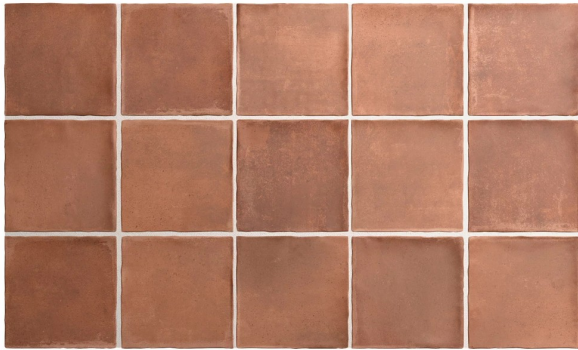

# ARGILE COTTO 100 X 100

## Description

Argile is a stunning floor and wall tile range from Spain, in 100x100mm and 60x246mm format. A collection of 6 earthen colours that capture the character of hand-worked clays. Each colour comes with a variation of darker and lighter shades. It is a fantastic range for kitchen splashbacks, feature walls in bathrooms or commercial use like cafes and restaurants. As it is a porcelain range with R9 antislip standard, it is also great for all residential interior floor areas.

## Specifications

Finish:	MATT
Material:	PORCELAIN
Origin:	SPAIN
Size:	100 x 100
Thickness:	8
PEI:	3
Antislip Rating:	R10
Variation:	3
Weight:	18.5 kg per m <sup>2</sup>
Rectified:	No
Sealing Required:	No
Colour:	Terracotta
m <sup>2</sup> Per Box:	0.5
Tiles Per Pack:	50