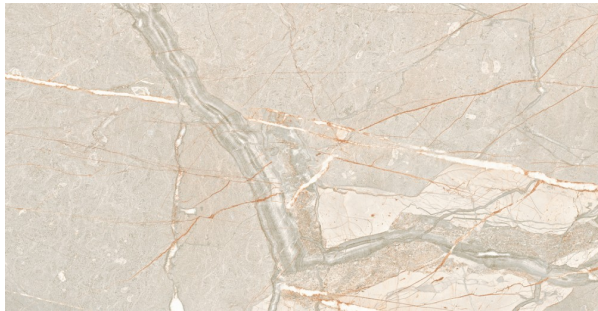

AMARANTO IVORY 597 X 1195

Description

AMARANTO is a gorgeous collection of porcelain stoneware inspired by natural marble stone. Described by the manufacturer as having a marble soul, the Amaranto tiles are characterized by a combination of thick and delicate veins in white, grey and copper that traverse the surface of the tile. Available in 4 colourways comprised of tone-on-tone earthy shades, Amaranto has a bold, striking, and indomitable character. It is a collection that definitely has the WOW factor.

Stocked in a large format 600x1200mm size in Black, Brown, Grey and Ivory. Matt finish suitable interior floors and walls.

\$129.90 per m²
(incl GST)

Out of Stock

Specifications

Finish:	Matt
Material:	Porcelain
Origin:	ITALY
Size:	597 x 1195
Antislip Rating:	R10
Variation:	2
Weight:	20 kg per m ²
Rectified:	Yes
Sealing Required:	No
Colour:	Beige
m ² Per Box:	1.44
Tiles Per Pack:	2