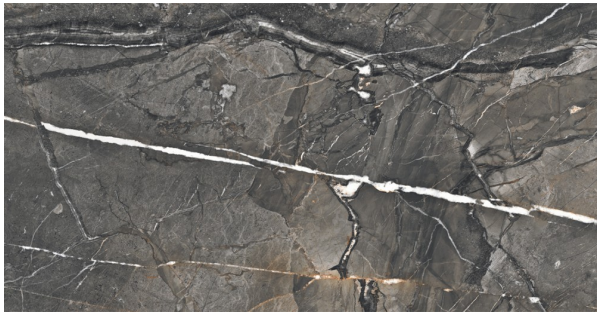

AMARANTO BLACK 597 X 1195

Description

AMARANTO is a gorgeous collection of porcelain stoneware inspired by natural marble stone. Described by the manufacturer as having a marble soul, the Amaranto tiles are characterized by a combination of thick and delicate veins in white, grey and copper that traverse the surface of the tile. Available in 4 colourways comprised of tone-on-tone earthy shades, Amaranto has a bold, striking, and indomitable character. It is a collection that definitely has the WOW factor.

Stocked in a large format 600x1200mm size in Black, Brown, Grey and Ivory. Matt finish suitable interior floors and walls.

\$129.90 per m²
(incl GST)

Stock
High (100 m² - 200 m²)

Specifications

Finish:	Matt
Material:	Porcelain
Origin:	ITALY
Size:	597 x 1195
Antislip Rating:	R10
Variation:	2
Weight:	20 kg per m ²
Rectified:	Yes
Sealing Required:	No
Colour:	Black
m ² Per Box:	1.44
Tiles Per Pack:	2