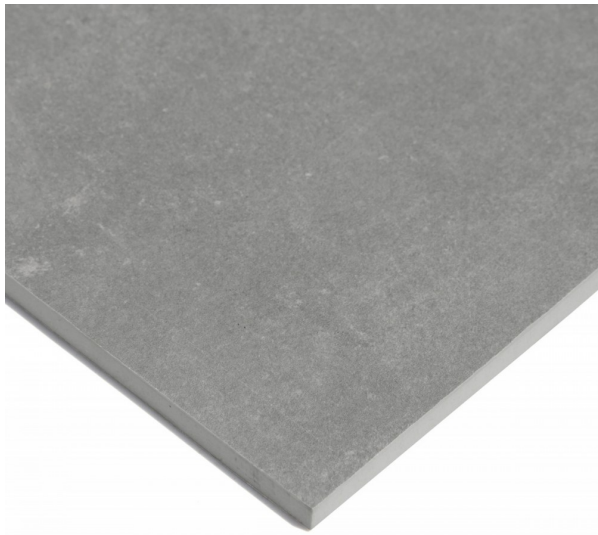

ABSTRACT ANTRACITE 600 X 600

Description

The Abstract range of contemporary concrete effect porcelain tiles are a stylish option for any modern residential interior. Available in 5 colourways and both 600x600mm and 300x600mm formats. They have a matt textured finish for that authentic stone-concrete feel and are suitable for both floors and walls.

\$64.90 per m²
(incl GST)

Stock
Low (10 m² - 40 m²)

Specifications

Finish:	MATT
Material:	PORCELAIN
Origin:	CHINA
Size:	600 x 600
PEI:	3
Antislip Rating:	Y
Variation:	2
Weight:	20.25 kg per m ²
Rectified:	Yes
Sealing Required:	No
Colour:	Charcoal
m ² Per Box:	1.44
Tiles Per Pack:	4