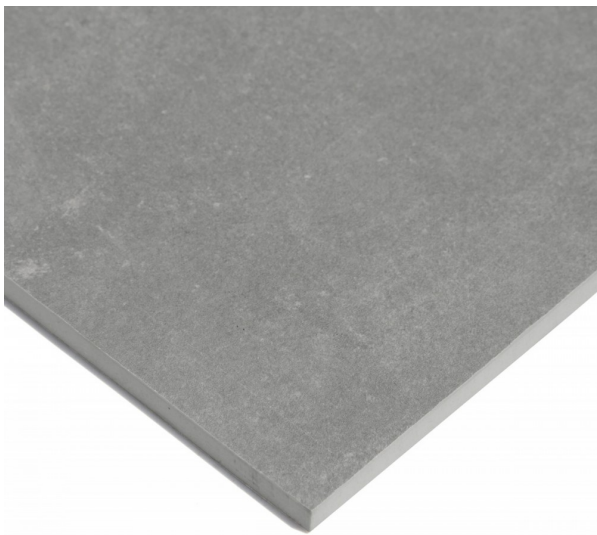

ABSTRACT ANTRACITE 300 X 600

Description

The Abstract range of contemporary concrete effect porcelain tiles are a stylish option for any modern residential interior. Available in 5 colourways and both 600x600mm and 300x600mm formats. They have a matt textured finish for that authentic stone-concrete feel and are suitable for both floors and walls.

\$64.90 per m²
(incl GST)

Stock
Medium (40 m² - 100 m²)

Specifications

Finish:	MATT
Material:	PORCELAIN
Origin:	CHINA
Size:	300 x 600
PEI:	3
Antislip Rating:	Y
Variation:	2
Weight:	20 kg per m ²
Rectified:	Yes
Sealing Required:	No
Colour:	Charcoal
m ² Per Box:	1.44
Tiles Per Pack:	8