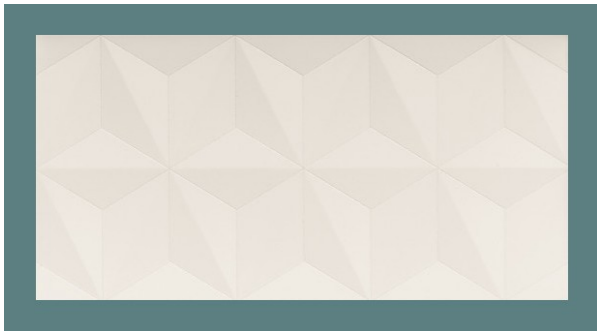

4D DIAMOND WHITE 400 X 800

Description

4D Diamond White wall tile features a distinctly three dimensional aesthetic that enhances both tactile and visual aspects. The large format 400x800mm textured wall tile has a sophisticated matt white finish. Suitable for interior walls only, throughout residential and commercial areas.

\$159.90 per m²
(incl GST)

Out of Stock

Specifications

Finish:	WALL
Material:	CERAMIC
Origin:	Italy
Size:	400 x 800
Weight:	17 kg per m ²
Rectified:	Yes
Sealing Required:	No
Colour:	White
m ² Per Box:	1.28
Tiles Per Pack:	4