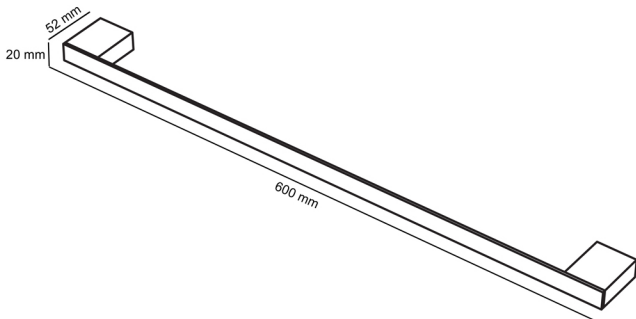

TEKA TOWEL RAIL
600x52x20
TETR600/BB/BN/GM/MW/N

HEIRLOOM
THE FINISHING TOUCH

MEASUREMENTS SUBJECT TO MANUFACTURING TOLERANCE
SPECIFICATIONS MAY CHANGE WITHOUT NOTICE