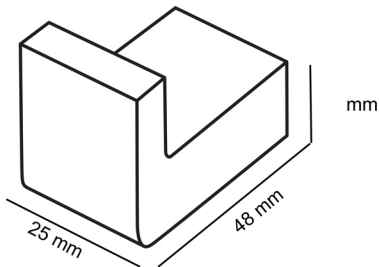

**TEKA ROBE HOOK**  
**25x48x38**  
**TERH/BB/BN/GM/MW/N**

**HEIRLOOM**  
THE FINISHING TOUCH

**MEASUREMENTS SUBJECT TO MANUFACTURING TOLERANCE**  
**SPECIFICATIONS MAY CHANGE WITHOUT NOTICE**