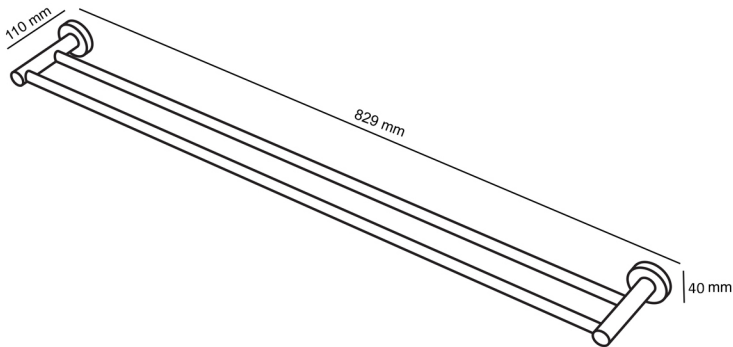

**AURA DOUBLE TOWEL RAIL**  
**829x110x40**  
**AUDTR800/BB/BN/GM/MW/N**

**HEIRLOOM**  
THE FINISHING TOUCH

**MEASUREMENTS SUBJECT TO MANUFACTURING TOLERANCE**  
**SPECIFICATIONS MAY CHANGE WITHOUT NOTICE**