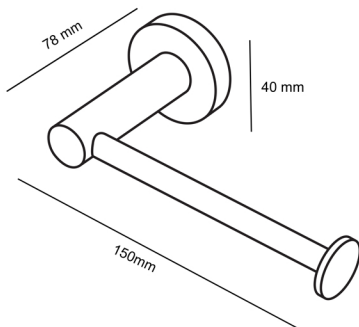

**AURA TOILET ROLL
HOLDER
150x78x40
AUTRN/BB/BN/GM/MW/N**

HEIRLOOM
THE FINISHING TOUCH

**MEASUREMENTS SUBJECT TO MANUFACTURING TOLERANCE
SPECIFICATIONS MAY CHANGE WITHOUT NOTICE**