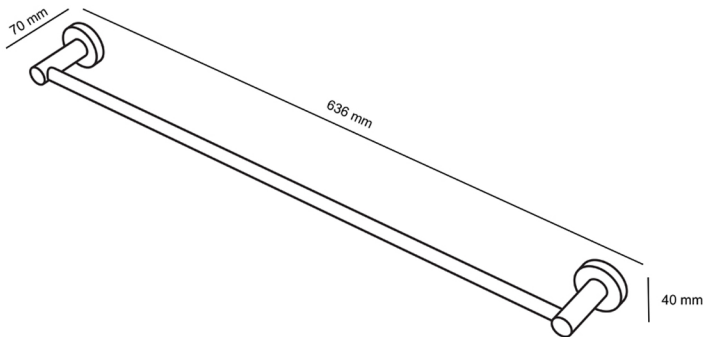

**AURA TOWEL RAIL**  
**600x52x20**  
**AUTR600/BB/BN/GM/MW/N**

**HEIRLOOM**  
THE FINISHING TOUCH

**MEASUREMENTS SUBJECT TO MANUFACTURING TOLERANCE**  
**SPECIFICATIONS MAY CHANGE WITHOUT NOTICE**