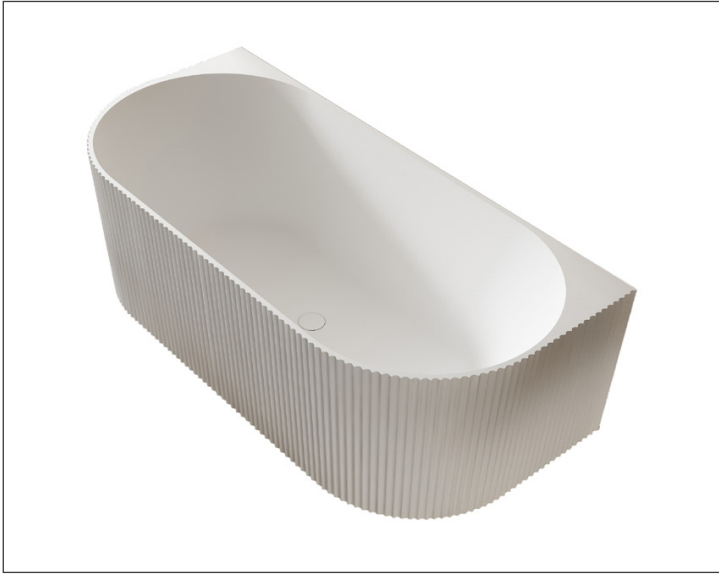

SPECIFICATION SHEET

Willow Fluted 1500 Back-to-Wall Bath

Features

- Back-to-Wall Bath
- Dimensions: H750 x W1500 x L580
- Material: Acrylic
- Colours: Gloss White & Matte White

Colour Options with Code

Gloss White
7612GW

Matte White
7612MW

Technical Details

Note: All measurements shown are in millimetres. Sizes are nominal.