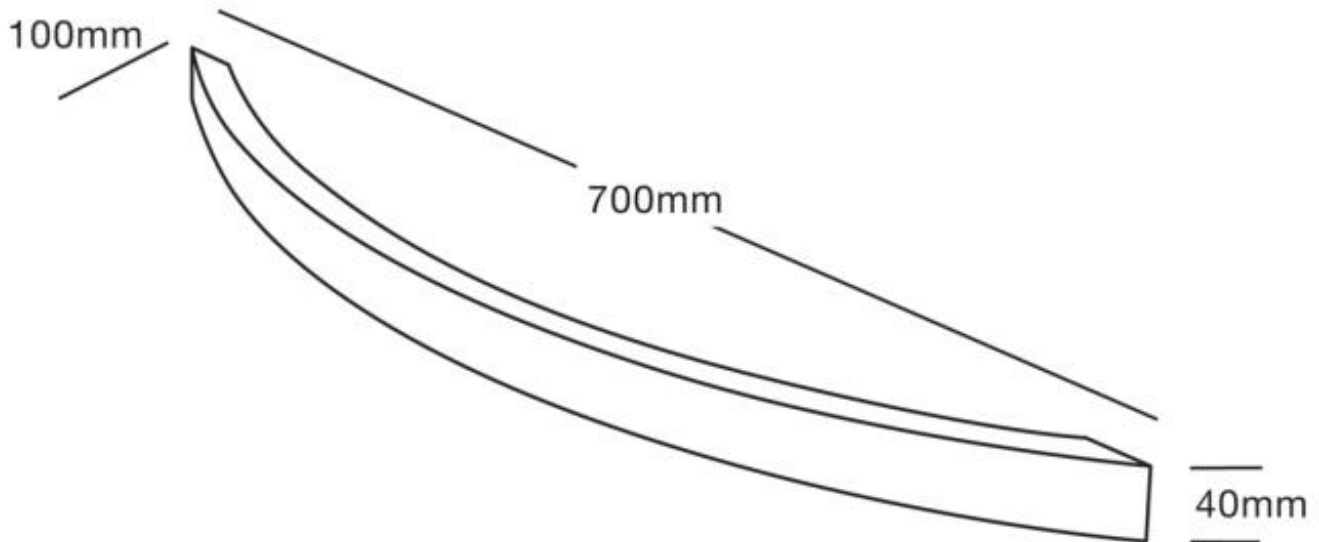

Strata Studio One 700 Curved

Product Code: WSSC700

Features

- IP47 for installation flexibility
- 12 Volt
- Dual wired (left or right)
- 12 Volt
- High Quality Stainless Steel
- Installation requires access to wall cavity for easier installation.

Technical Details

Width 700mm, Depth 100mm, Height 40mm,

Note: all specifications and dimensions are correct at time of publication however are subject to change without notice. Please refer to physical product prior to installation.