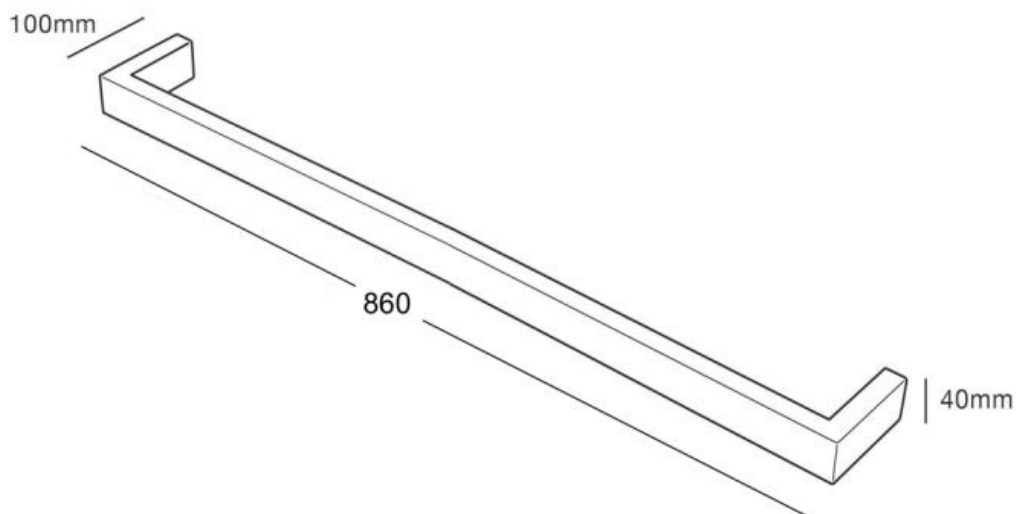

Strata Studio One 860

Product Code: WSS860, WSS860B, WSS860N, WSS860BN, WSS860GM

Features

- Available in Colours: Polished, Brushed, Gunmetal, Black, Brushed Nickel
- 860mm
- 28 watts
- IP47 for installation flexibility
- Dual wired (left or right)
- 12 Volt
- Installation requires access to wall cavity for easier installation.

Strata Studio 1 860 Brushed Extended

Strata Studio 1 860 Brushed Nickel Extended

Strata Studio 1 860 Extended

Strata Studio 1 860 Gunmetal Extended

Strata Studio 1 Noir 860 Extended

Technical Details

Width 860mm, Depth 100mm, Height 40mm