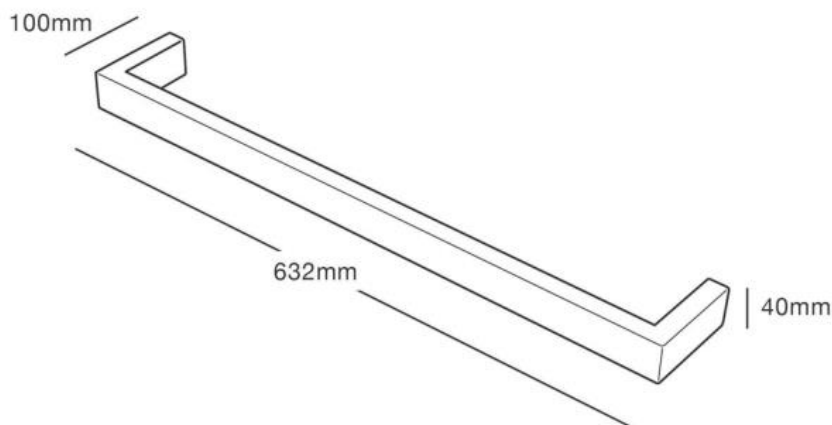

Strata Studio One 632

Product Code: WSS632, WSS632B, WSS632MW, WSS632BB, WSS632N, WSS632GM,
WSS632BC

Features

- Available in Colours: Polished, Brushed, Matt White, Brushed Brass, Gunmetal, Black, Brushed Nickel, Brushed Copper
- 632mm
- 23 watts
- IP47 for installation flexibility
- Dual wired (left or right)
- 12 Volt
- Installation requires access to wall cavity for easier installation.

Technical Details

Width 632mm, Depth 100mm, Height 40mm

Note: all specifications and dimensions are correct at time of publication however are subject to change without notice. Please refer to physical product prior to installation.