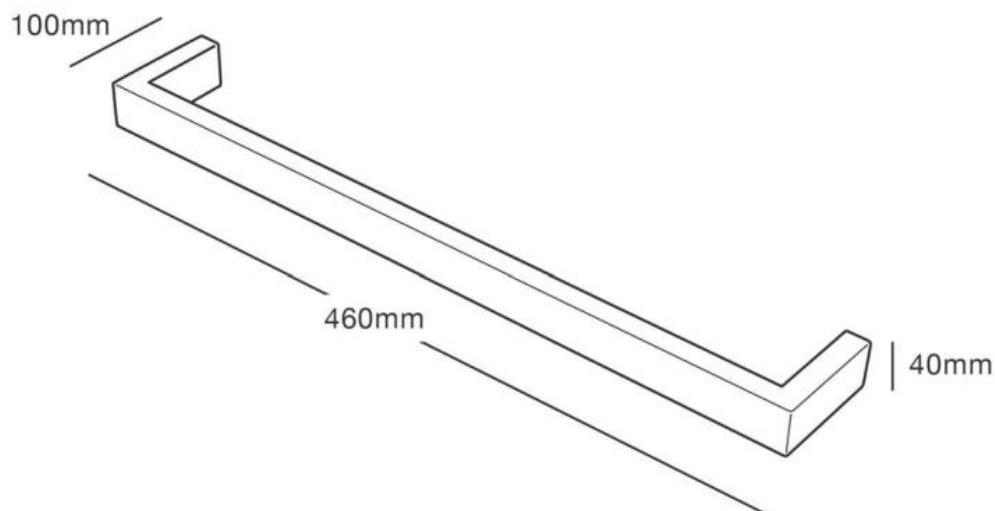

## Features

- Available in Colours: Polished, Brushed, Brushed Brass, Brushed Nickel, Gunmetal, Matt White, Black
- 460mm
- 17 watts
- IP47 for installation flexibility
- Dual wired (left or right)
- 12 Volt
- Installation requires access to wall cavity for easier installation.

## Technical Details

Width 460mm, Depth 100mm, Height 40mm

Note: all specifications and dimensions are correct at time of publication however are subject to change without notice. Please refer to physical product prior to installation.