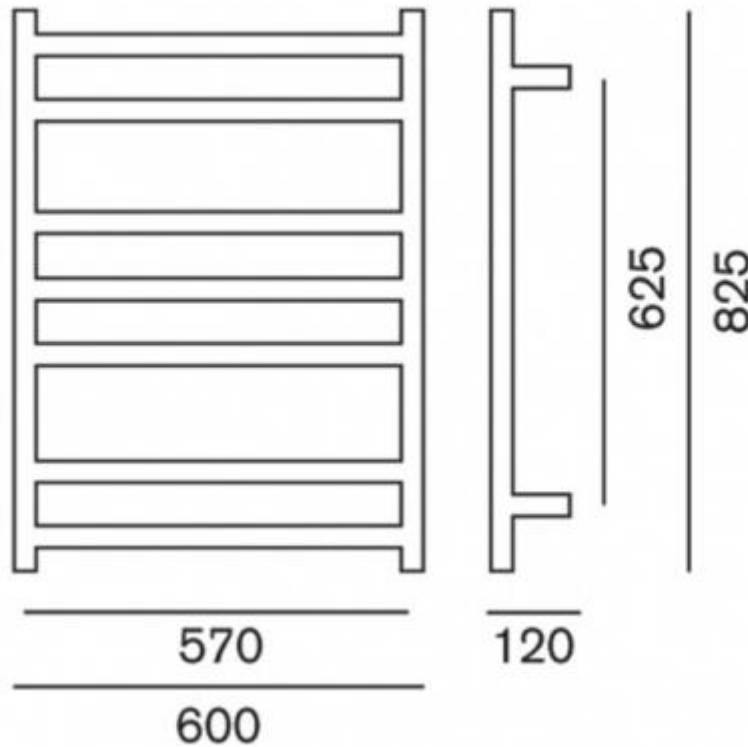

Studio One 825 Towel Warmer

Product Code: WS825B, WS825N, WS825GM, WS825, WS825BN, WS825BB

Features

- Available in Colours: Polished, Black, Brushed, Gunmetal, Brushed Nickel, Brushed Brass
- IP45 rated
- Left or right wiring
- Concealed or exposed wiring

Technical Details

Depth 120mm, Height 825mm, Width 600mm, Rungs 7,

Note: all specifications and dimensions are correct at time of publication however are subject to change without notice. Please refer to physical product prior to installation.