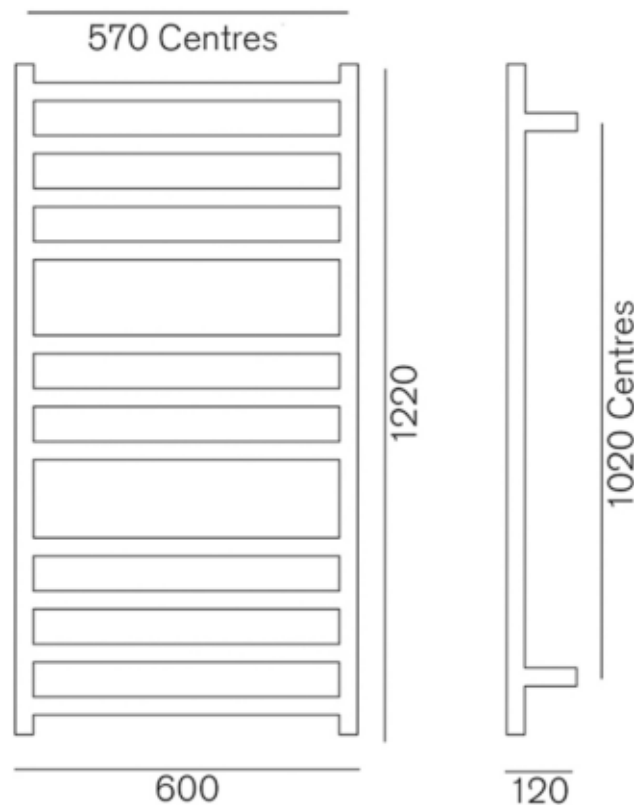

# Studio One 1220 Towel Warmer

Product Code: WS1220B, WS1220N, WS1220

## Features

- Available in Colours: Polished, Black, Brushed
- IP45 rated
- Left or right wiring
- Concealed or exposed wiring

## Technical Details

Height 1220mm, Width 600mm, Depth 120mm, Rungs 11,

Note: all specifications and dimensions are correct at time of publication however are subject to change without notice. Please refer to physical product prior to installation.