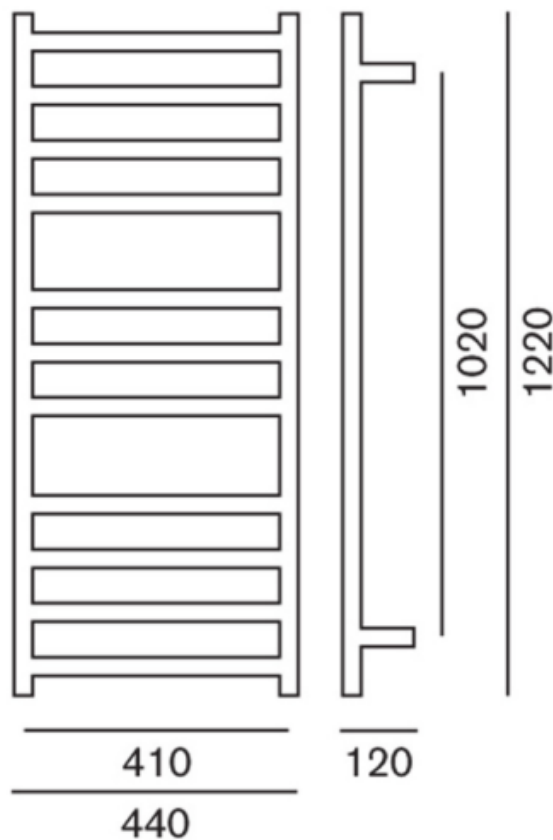

# Studio 1 1220 Slimline

Product Code: WS1220SN, WS1220S

## Features

- Available in Colours: Black, Polished
- IP45 rated
- Left or right wiring
- Concealed or exposed wiring

## Technical Details

Height 1220mm, Width 440mm, Rungs 11, Depth 120mm

Note: all specifications and dimensions are correct at time of publication however are subject to change without notice. Please refer to physical product prior to installation.