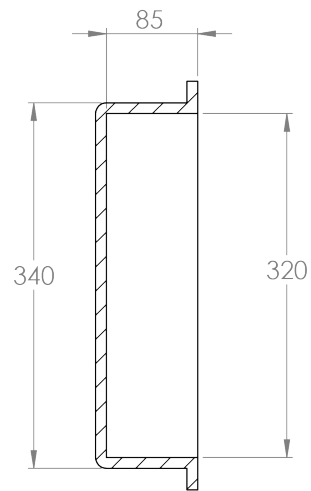

Front Elevation

Plan View

SECTION A-A

Trimetric

crest
showers

WN470
WALL NICHE 470 X 320