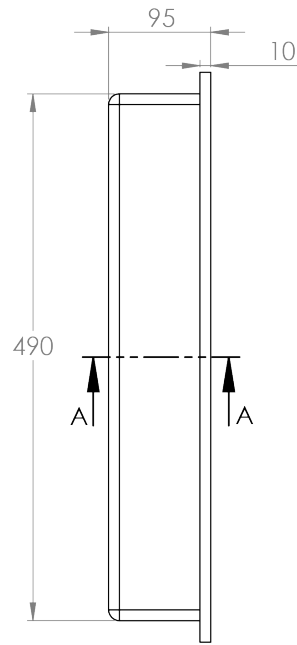

Front Elevation

Plan View

SECTION A-A

Trimetric

crest
showers

WN470
WALL NICHE 470 X 320