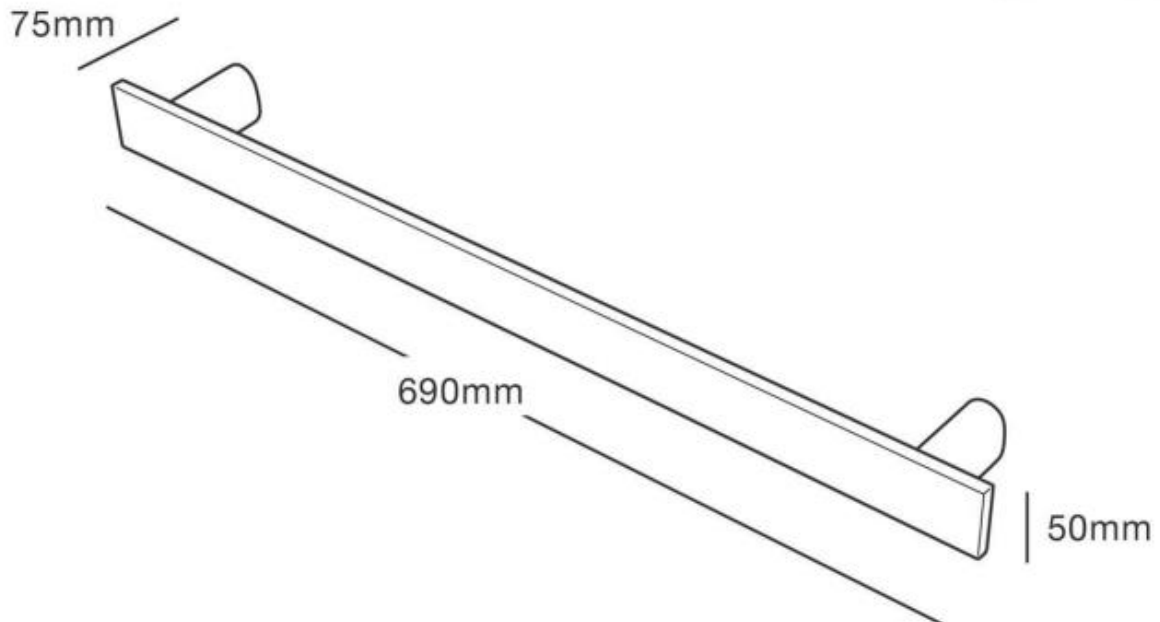

Strata Loft 690

Product Code: WLS690, WLS690N

Features

- IP47 for installation flexibility
- Dual wired (left or right)
- 12 Volt
- High Quality Stainless Steel
- Installation requires access to wall cavity for easier installation.

Strata Loft 690

Strata Loft 690 Noir

Technical Details

Width 690mm, Depth 75mm, Height 50mm

Note: all specifications and dimensions are correct at time of publication however are subject to change without notice. Please refer to physical product prior to installation.