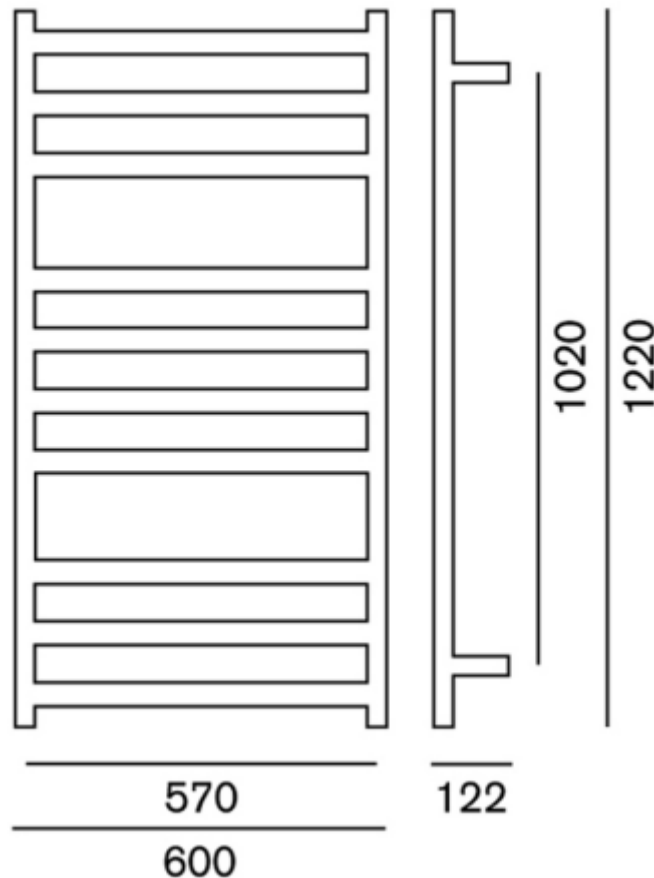

Loft 1220 Towel Warmer

Product Code: WL1220

Features

- Left or right wiring
- Concealed or exposed wiring
- IP56 rating
- Polished stainless steel
- Fine linear style
- Quality chrome on brass
- Robust brass mounting brackets

Technical Details

Depth 122mm, Rungs 11, Height 1220mm, Width 600mm

Note: all specifications and dimensions are correct at time of publication however are subject to change without notice. Please refer to physical product prior to installation.