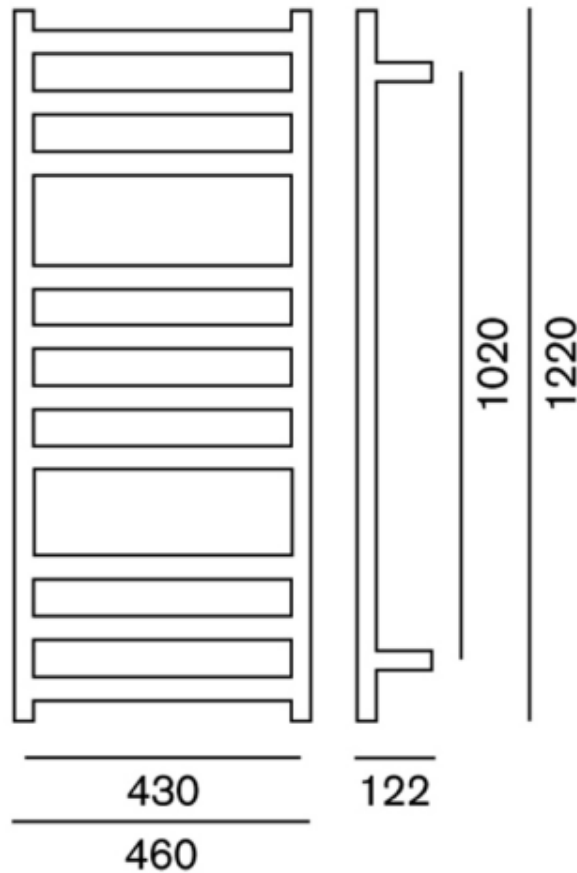

Loft 1220 Towel Warmer Slimline

Product Code: WL1220S

Features

- Left or right wiring
- Concealed or exposed wiring
- IP45 rating
- Polished stainless steel
- Fine linear style
- Quality chrome on brass
- Robust brass mounting brackets

Technical Details

Depth 122mm, Rungs 11, Height 1220mm, Width 460mm

Note: all specifications and dimensions are correct at time of publication however are subject to change without notice. Please refer to physical product prior to installation.