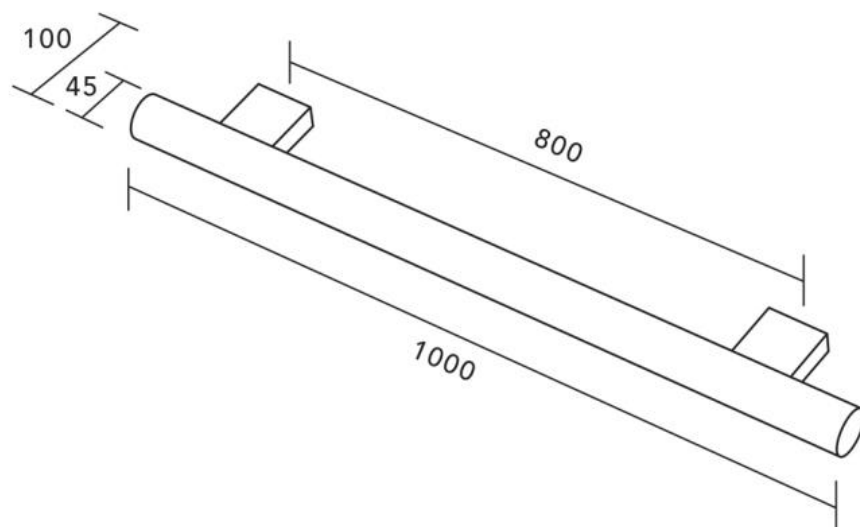

Technical Details

Height 1000mm, Depth 100mm, Width 45mm,

Note: all specifications and dimensions are correct at time of publication however are subject to change without notice. Please refer to physical product prior to installation.