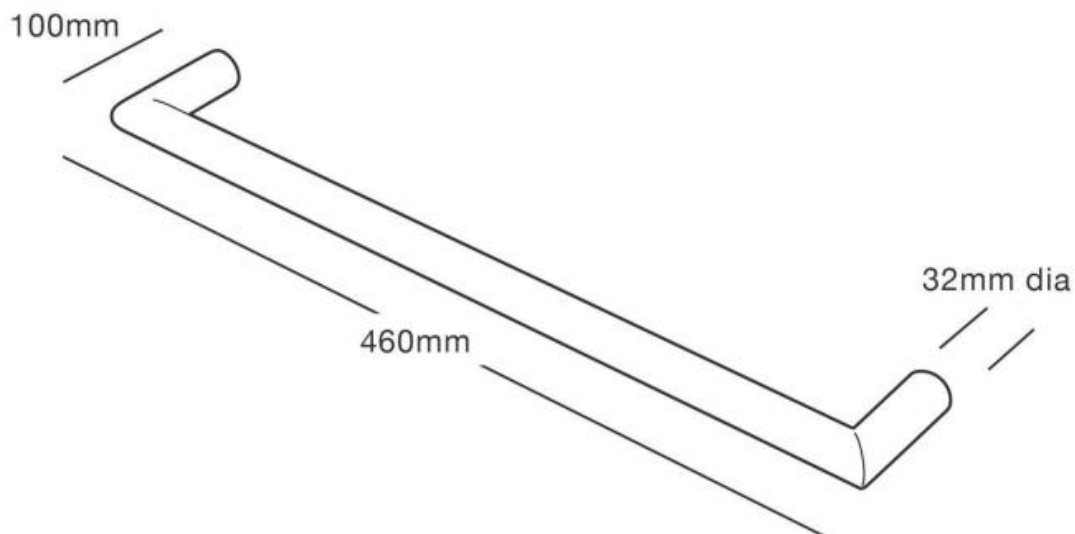

Technical Details

Note: all specifications and dimensions are correct at time of publication however are subject to change without notice. Please refer to physical product prior to installation.