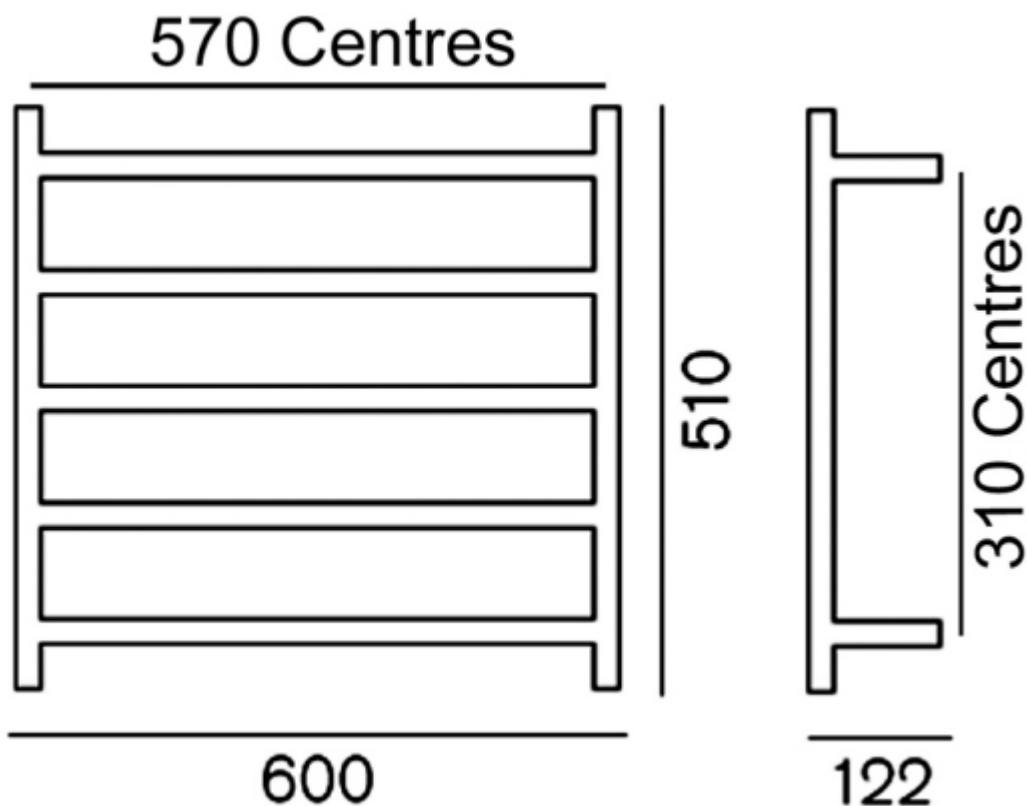

Genesis 510 Esp Towel Warmer

Product Code: WGE510

Features

- Left or right wiring
- Concealed or exposed wiring
- IP545 rating
- Modern round/minimalist style
- High quality polished finish
- Quality stainless steel
- Robust brass mounting brackets

Technical Details

Height 510mm, Width 600mm, Depth 122mm

Note: all specifications and dimensions are correct at time of publication however are subject to change without notice. Please refer to physical product prior to installation.