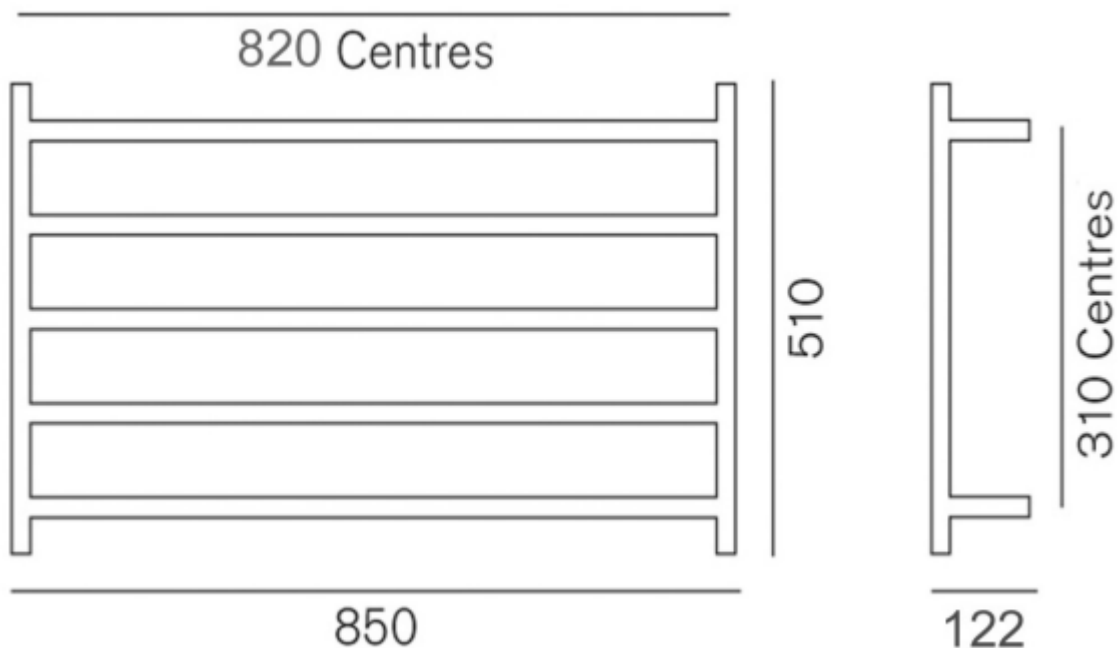

Genesis 510 Extended Esp Towel Warmer

Product Code: WGE510E

Features

- Left or right wiring
- Concealed or exposed wiring
- IP545 rating
- Modern round/minimalist style
- High quality polished finish
- Quality stainless steel
- Robust brass mounting brackets

Technical Details

Height 510mm, Width 850mm, Depth 122mm

Note: all specifications and dimensions are correct at time of publication however are subject to change without notice. Please refer to physical product prior to installation.