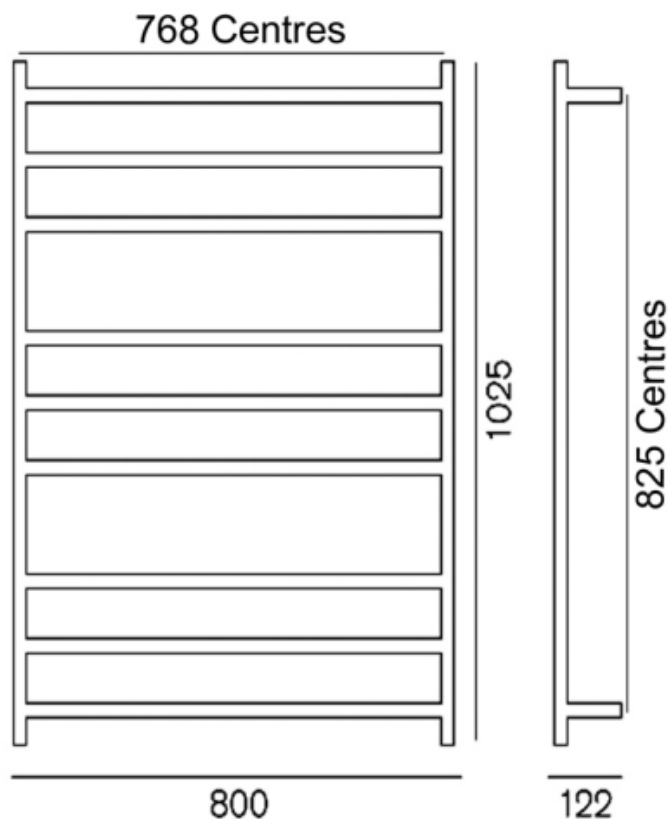

Genesis 1025 Towel Warmer Extended

Product Code: WG1025EN, WG1025E

Features

- Available in Colours: Black, Polished
- IP56 rated
- Left or right wiring
- Concealed or exposed wiring
- Modern round/minimalist style
- Robust brass mounting brackets

Technical Details

Height 1025mm, Width 800mm, Depth 122mm

Note: all specifications and dimensions are correct at time of publication however are subject to change without notice. Please refer to physical product prior to installation.