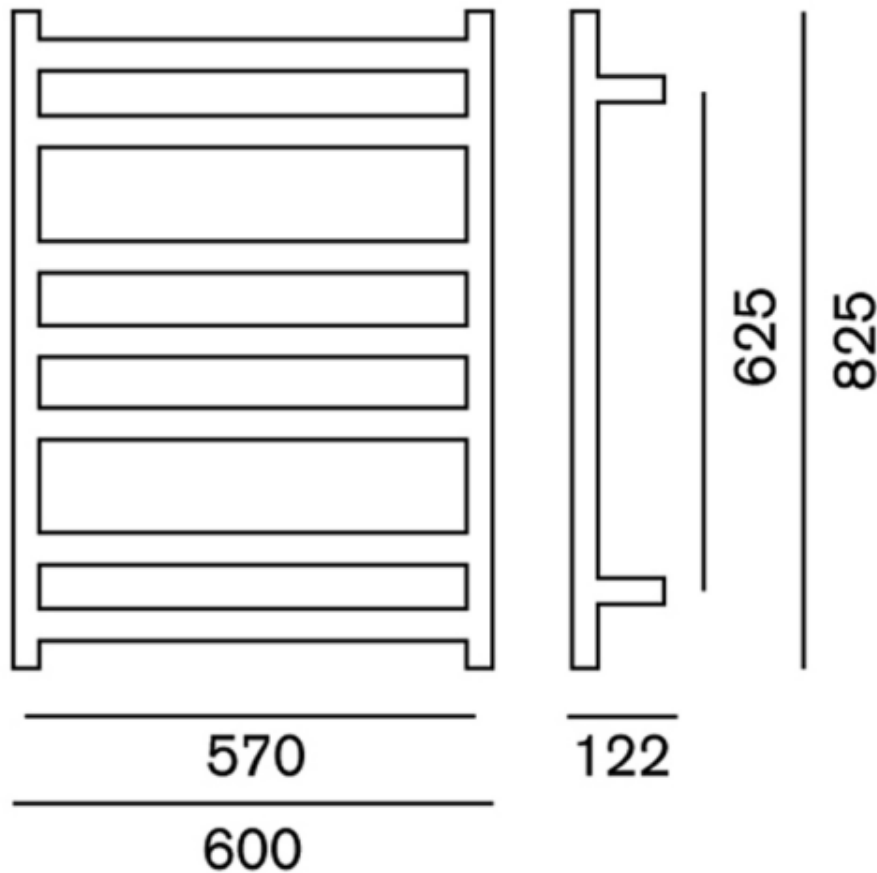

Forme 825 Towel Warmer

Product Code: WF825

Features

- Left or right wiring
- Concealed or exposed wiring
- IP45 rating
- Polished stainless steel
- Fine linear style
- Quality chrome on brass
- Robust brass mounting brackets

Technical Details

Depth 122mm, Rungs 7, Height 825mm, Width 600mm

Note: all specifications and dimensions are correct at time of publication however are subject to change without notice. Please refer to physical product prior to installation.