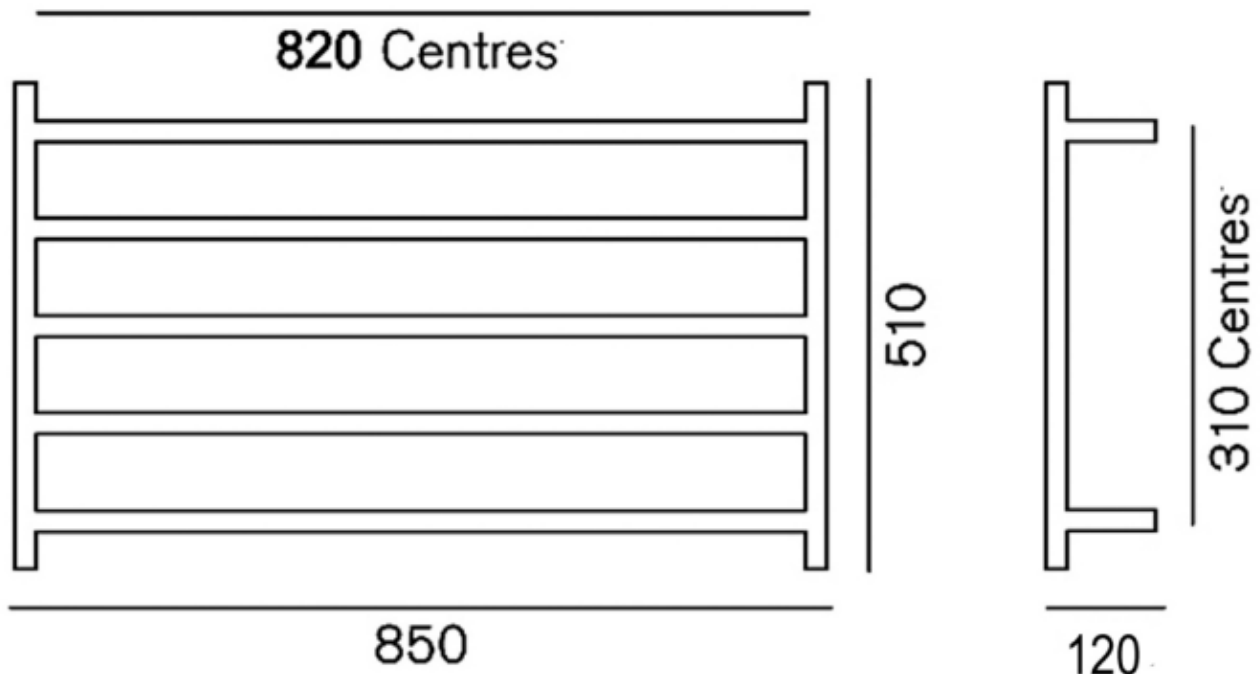

Forme 510 Towel Warmer

Product Code: WF510E

Features

- Left or right wiring
- Concealed or exposed wiring
- IP545 rating
- Polished stainless steel

Technical Details

Rungs 5, Height 510mm, Width 850mm, Depth 120mm