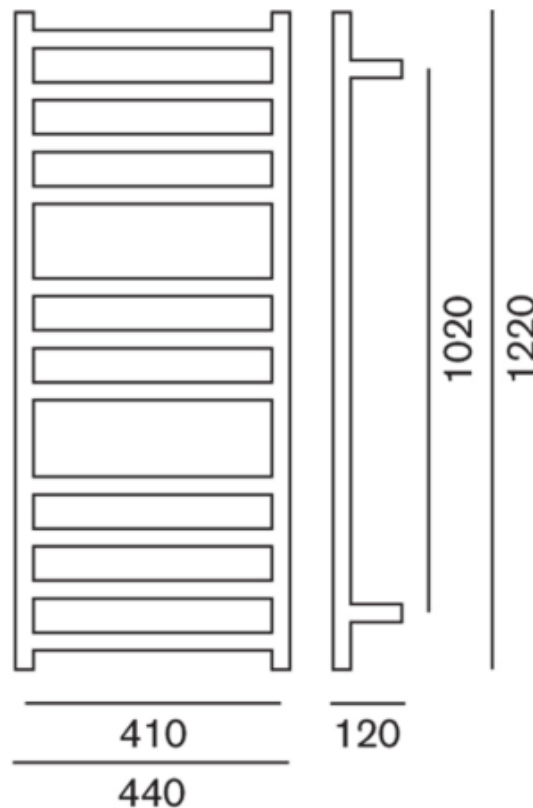

# Forme 1220 Slimline Towel Warmer

Product Code: WF1220S

## Features

- IP45 rated
- Fine linear style
- Left or right wiring
- Concealed or exposed wiring

## Technical Details

Rungs 11, Height 1220mm, Width 440mm, Depth 120mm

Note: all specifications and dimensions are correct at time of publication however are subject to change without notice. Please refer to physical product prior to installation.