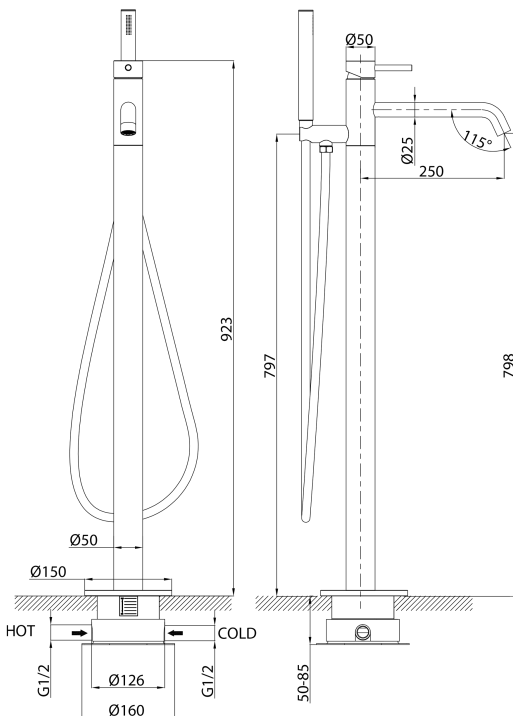

Storm Floor Mounted Bath Mixer with Hand Shower

PRODUCT CODE	VST95CH
COLOUR/FINISHES	Chrome Brushed Gunmetal (PVD) Brushed Copper (PVD) Brushed Stainless Brushed Brass (PVD)
FEATURES	Lead-free 304 Stainless Steel Construction
PRESSURE TYPE	Mains Pressure only
WELS RATING - MAINS PRESSURE	3 Star (8.5L/min)
MINIMUM PRESSURE	150kPa
MAXIMUM PRESSURE	500kPa (As per NZ Building Code AS/NZ 3500.1)
MAXIMUM TEMPERATURE	65°C
PLUMBING CONNECTION	15mm
SPOUT HEIGHT	800mm
SPOUT REACH	225mm

Voda Plumbingware products are in full compliance with the requirements as set out in the New Zealand Building Code:

www.vodaplumbingware.co.nz/building-code-clauses/

This product is not subject to a warning or ban under section 26 of the Building Act 2004.

Specifications and dimensions correct at time of publication however are subject to change without notice.

Please refer to physical product prior to installation.

Installation instructions for this product are available from the product page on vodaplumbingware.co.nz