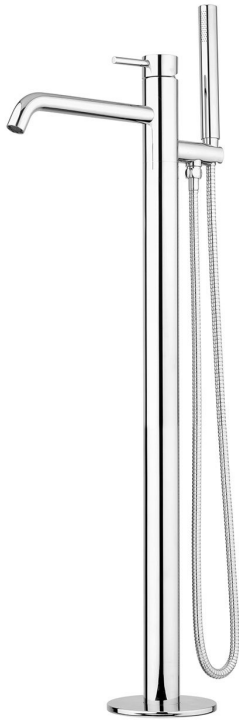

Storm Floor Mounted Bath Mixer with Hand Shower

PRODUCT CODE	VST95CH
COLOUR/FINISHES	Chrome Brushed Gunmetal (PVD) Brushed Copper (PVD) Brushed Stainless Brushed Brass (PVD)
FEATURES	Lead-free 304 Stainless Steel Construction
PRESSURE TYPE	Mains Pressure only
WELS RATING - MAINS PRESSURE	3 Star (8.5L/min)
MINIMUM PRESSURE	150kPa
MAXIMUM PRESSURE	500kPa (As per NZ Building Code AS/NZ 3500.1)
MAXIMUM TEMPERATURE	65°C
PLUMBING CONNECTION	15mm
SPOUT HEIGHT	800mm
SPOUT REACH	225mm

Voda Plumbingware products are in full compliance with the requirements as set out in the New Zealand Building Code:

www.vodaplumbingware.co.nz/building-code-clauses/

This product is not subject to a warning or ban under section 26 of the Building Act 2004.

Specifications and dimensions correct at time of publication however are subject to change without notice.

Please refer to physical product prior to installation.

Installation instructions for this product are available from the product page on vodaplumbingware.co.nz