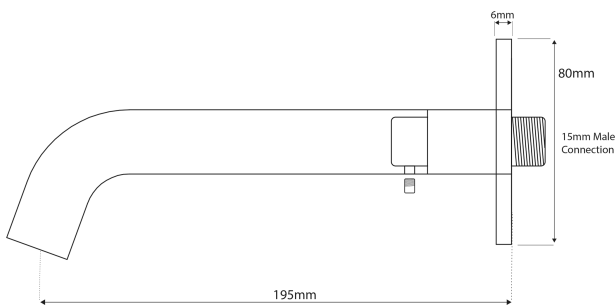

Brushed Brass (PVD)

PRESSURE TYPE

All Pressures

MINIMUM PRESSURE

35kPa

MAXIMUM PRESSURE

500kPa (As per NZ Building Code AS/NZ 3500.1)

MAXIMUM TEMPERATURE

65°C

PLUMBING CONNECTION

15mm Male Connection

SPOUT REACH

195mm

Specifications and dimensions correct at time of publication however are subject to change without notice.

Please refer to physical product prior to installation.