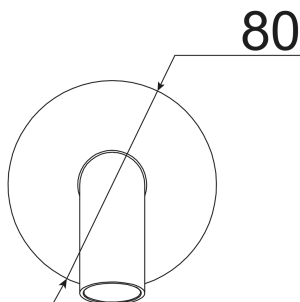

Storm Bath Spout

PRODUCT CODE

VST91CH

COLOUR/FINISHES

Chrome

Brushed Gunmetal (PVD)

Brushed Copper (PVD)

Brushed Stainless

Brushed Brass (PVD)

PRESSURE TYPE

All Pressures

MINIMUM PRESSURE

35kPa

MAXIMUM PRESSURE

500kPa (As per NZ Building Code AS/NZ 3500.1)

MAXIMUM TEMPERATURE

65°C

PLUMBING CONNECTION

15mm Male Connection

SPOUT REACH

195mm

Specifications and dimensions correct at time of publication however are subject to change without notice.

Please refer to physical product prior to installation.