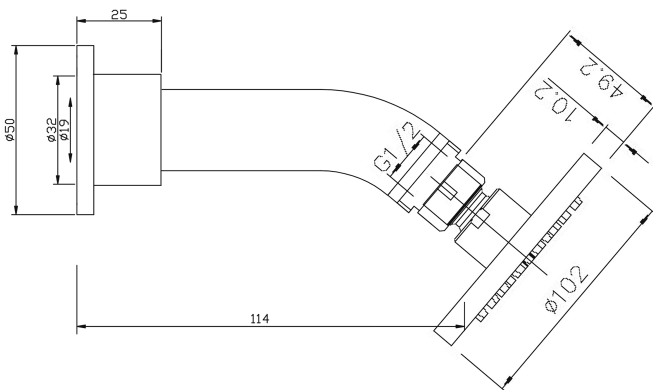

Pro Series Deluxe Wall Mounted Shower Rose

PRODUCT CODE

VPRS080

COLOUR/FINISHES

Chrome

FEATURES

Adjustable head
Brass construction

PRESSURE TYPE

3 Star (8L/min)

MAXIMUM TEMPERATURE

65°C

PLUMBING CONNECTION

15mm

Specifications and dimensions correct at time of publication however are subject to change without notice.

Please refer to physical product prior to installation.