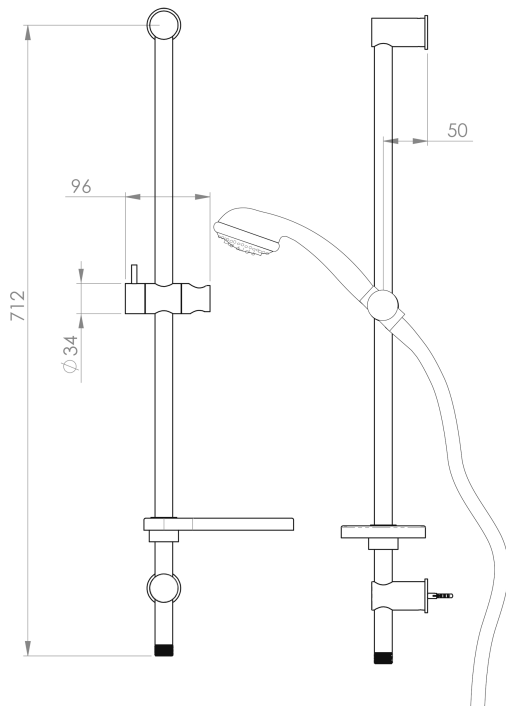

# Pro Series WetRail Multi-Fit Slide Shower

PRODUCT CODE	<b>VPRS042</b>
COLOUR/FINISHES	Chrome
FEATURES	Adjustable bracket Dual installation options
PRESSURE TYPE	All Pressures
MINIMUM PRESSURE	35kPa
MAXIMUM PRESSURE	500kPa (As per NZ Building Code AS/NZ 3500.1)
WELS RATING - MAINS PRESSURE	3 Star (7.5L/min)
WELS RATING - LOW PRESSURE	2 Star (12L/min)
MAXIMUM TEMPERATURE	65°C
PLUMBING CONNECTION	15mm

Specifications and dimensions correct at time of publication however are subject to change without notice.

Please refer to physical product prior to installation.

Installation instructions for this product are available from the product page on [vodaplumbingware.co.nz](http://vodaplumbingware.co.nz)