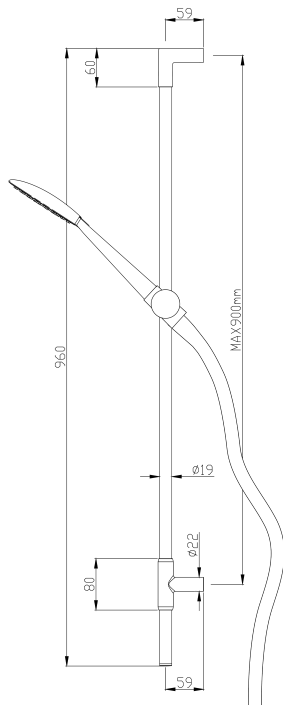

Pro Series Slide Shower –f3 Function

PRODUCT CODE	VPRS041
COLOUR/FINISHES	Chrome
FEATURES	3 Function Handpiece Adjustable bracket Large Bore Supply
PRESSURE TYPE	Mains Pressure only
MINIMUM PRESSURE	150kPa
MAXIMUM PRESSURE	500kPa (As per NZ Building Code AS/NZ 3500.1)
WELS RATING - MAINS PRESSURE	3 Star (7.5L/min)
MAXIMUM TEMPERATURE	65°C
PLUMBING CONNECTION	15mm

Specifications and dimensions correct at time of publication however are subject to change without notice.

Please refer to physical product prior to installation.

Installation instructions for this product are available from the product page on vodaplumbingware.co.nz