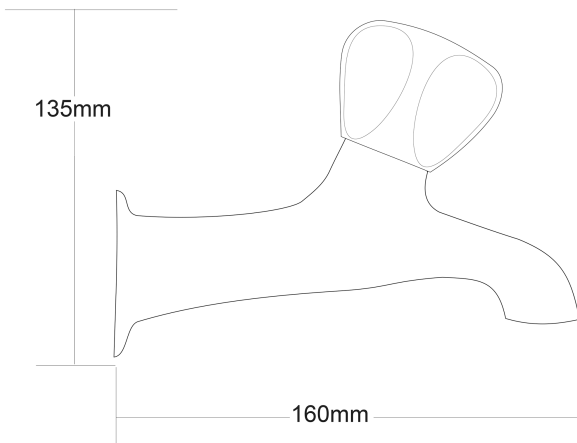

Proline Bath Taps

PRODUCT CODE	VPLNEB1
COLOUR/FINISHES	Chrome
FEATURES	Brass construction
HEADWORKS	Half Turn Standard
PLUMBING CONNECTION	15mm 20mm
PRESSURE TYPE	All Pressures
MINIMUM PRESSURE	17kPa
MAXIMUM PRESSURE	500kPa (As per NZ Building Code AS/NZ 3500.1)
WELS RATING - MAINS PRESSURE	0 Star (16+L/min)
WELS RATING - LOW PRESSURE	0 Star (16+L/min)
CARTRIDGE/HEADWORKS	European Headworks
MAXIMUM TEMPERATURE	65°C
CERTIFICATION	WaterMark Certified

Specifications and dimensions correct at time of publication however are subject to change without notice.

Please refer to physical product prior to installation.

Installation instructions for this product are available from the product page on vodaplumbingware.co.nz