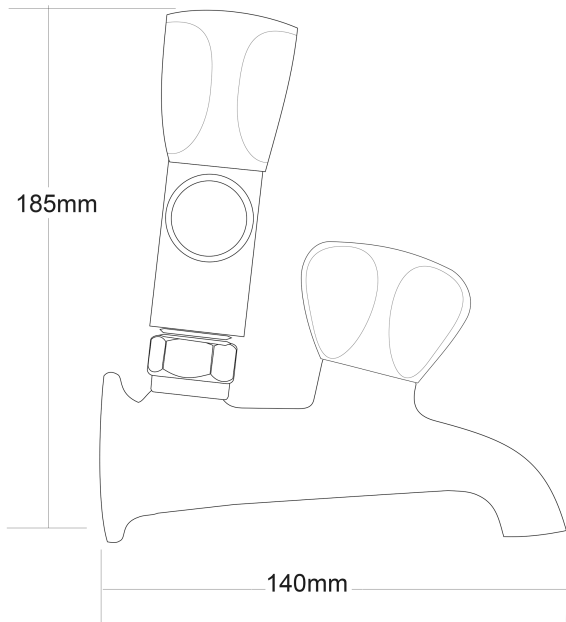

Proline Laundry Taps Combo

PRODUCT CODE	VPLN600
COLOUR/FINISHES	Chrome
FEATURES	Brass construction
HEADWORKS	Half Turn Standard
PRESSURE TYPE	All Pressures
MINIMUM PRESSURE	17kPa
MAXIMUM PRESSURE	500kPa (As per NZ Building Code AS/NZ 3500.1)
WELS RATING - MAINS PRESSURE	0 Star (16+L/min)
WELS RATING - LOW PRESSURE	2 Star (11.5L/min)
CARTRIDGE/HEADWORKS	European Headworks
MAXIMUM TEMPERATURE	65°C
PLUMBING CONNECTION	15mm 20mm
CERTIFICATION	WaterMark Certified

Specifications and dimensions correct at time of publication however are subject to change without notice.

Please refer to physical product prior to installation.

Installation instructions for this product are available from the product page on vodaplumbingware.co.nz