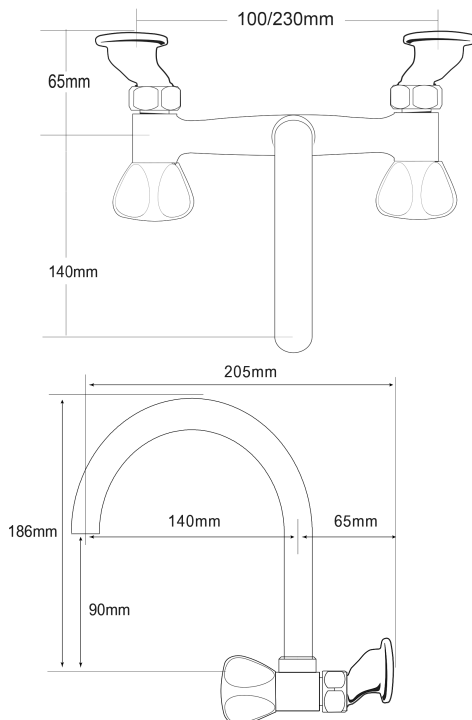

65°C

PLUMBING CONNECTION

15mm

SPOUT REACH

140mm (from tap body)
205mm (from Wall)

CERTIFICATION

WaterMark Certified

Specifications and dimensions correct at time of publication however are subject to change without notice.