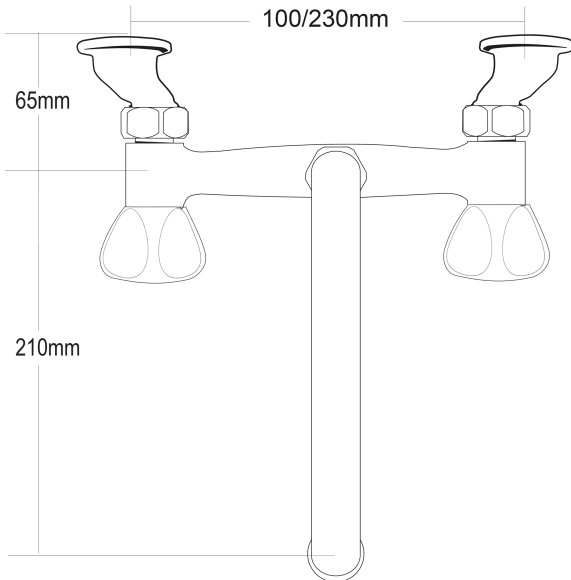

Proline Sink Faucet

| | |
|------------------------------|---|
| PRODUCT CODE | VPLN130 |
| COLOUR/FINISHES | Chrome |
| FEATURES | Brass construction |
| HEADWORKS | Half Turn Standard |
| PRESSURE TYPE | All Pressures |
| MINIMUM PRESSURE | 17kPa |
| MAXIMUM PRESSURE | 500kPa (As per NZ Building Code AS/NZ 3500.1) |
| WELS RATING - MAINS PRESSURE | 3 Star (9L/min) |
| WELS RATING - LOW PRESSURE | 4 Star (7.5L/min) |
| CARTRIDGE/HEADWORKS | European Headworks |
| MAXIMUM TEMPERATURE | 65°C |
| PLUMBING CONNECTION | 15mm |
| SPOUT REACH | 230mm |
| CERTIFICATION | WaterMark Certified |

Specifications and dimensions correct at time of publication however are subject to change without notice.

Please refer to physical product prior to installation.

Installation instructions for this product are available from the product page on vodaplumbingware.co.nz