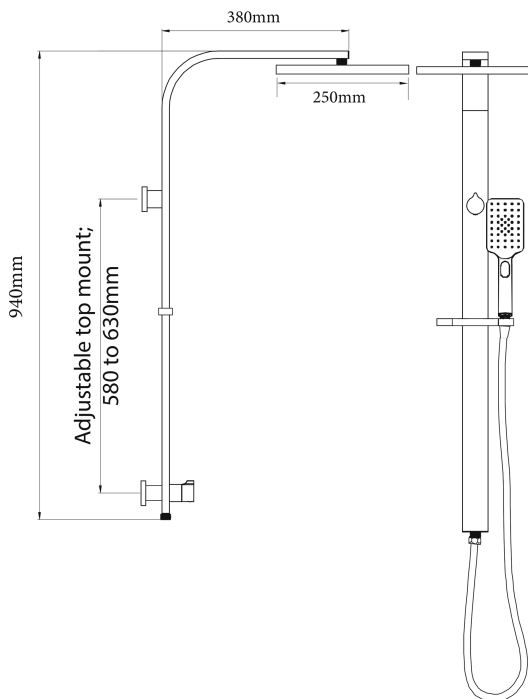

Olympia Double Head Shower (Square)

PRODUCT CODE	VOP73SBN
COLOUR/FINISHES	Brushed Nickel (PVD) Brushed Gunmetal (PVD) Brushed Copper (PVD) Brushed Nickel (PVD)
FEATURES	3 Function Handpiece Adjustable head Adjustable Top Bracket; 580 to 630mm centers Brass Construction (Slide)
PRESSURE TYPE	Mains Pressure only
MINIMUM PRESSURE	150kPa
MAXIMUM PRESSURE	500kPa (As per NZ Building Code AS/NZ 3500.1)
WELS RATING - MAINS PRESSURE	3 Star (9L/min)
MAXIMUM TEMPERATURE	65°C
PLUMBING CONNECTION	15mm
COLOUR COAT	Physical Vapour Deposition (PVD)

Specifications and dimensions correct at time of publication however are subject to change without notice.

Please refer to physical product prior to installation.

Installation instructions for this product are available from the product page on vodaplumbingware.co.nz