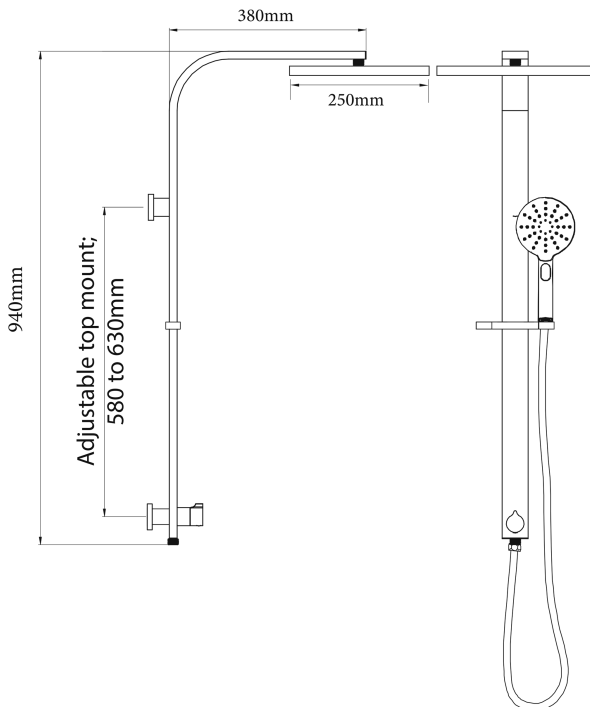

Olympia Double Head Shower (Round)

PRODUCT CODE

VOP73RBN

FEATURES

3 Function Handpiece
Adjustable head
Brass Construction (Slide)

COLOUR/FINISHES

Brushed Nickel (PVD)
Brushed Gunmetal (PVD)
Brushed Copper (PVD)
Brushed Nickel (PVD)

PRESSURE

MAXIMUM TEMPERATURE

65°C

PLUMBING CONNECTION

15mm

COLOUR COAT

Physical Vapour Deposition (PVD)

Specifications and dimensions correct at time of publication however are subject to change without notice.

Please refer to physical product prior to installation.

Installation instructions for this product are available from the product page on vodaplumbingware.co.nz