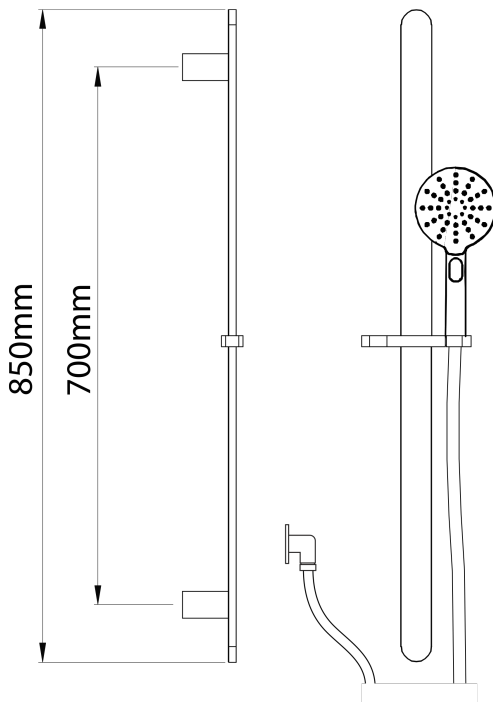

Olympia Slide Shower (Round) – 3 Function

PRODUCT CODE

VOP63RBN

COLOUR/FINISHES

Brushed Nickel (PVD)
Brushed Gunmetal (PVD)
Brushed Copper (PVD)
Brushed Nickel (PVD)

FEATURES

3 Function Handpiece
Brass Construction (Slide)

MAXIMUM TEMPERATURE

65°C

PLUMBING CONNECTION

15mm

COLOUR COAT

Physical Vapour Deposition (PVD)

Specifications and dimensions correct at time of publication however are subject to change without notice.

Please refer to physical product prior to installation.

Installation instructions for this product are available from the product page on vodaplumbingware.co.nz