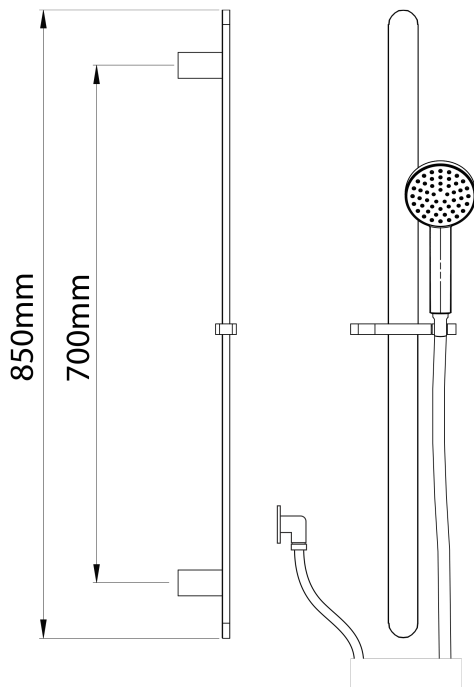

Olympia Slide Shower (Round) – 1 Function

PRODUCT CODE

VOP61RBN

COLOUR/FINISHES

Brushed Nickel (PVD)
Brushed Gunmetal (PVD)
Brushed Nickel (PVD)

FEATURES

Brass Construction (Slide)

PRESSURE TYPE

All Pressures

MINIMUM PRESSURE

35kPa

MAXIMUM PRESSURE

500kPa (As per NZ Building Code AS/NZ 3500.1)

WELS RATING - MAINS
PRESSURE

3 Star (7.5L/min)

WELS RATING - LOW
PRESSURE

3 Star (8.5L/min)

MAXIMUM TEMPERATURE

65°C

PLUMBING CONNECTION

15mm

Specifications and dimensions correct at time of publication however are subject to change without notice.

Please refer to physical product prior to installation.