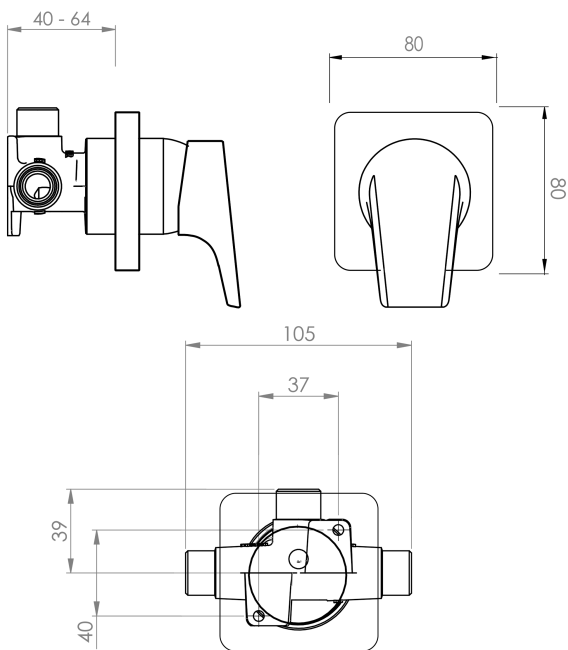

65°C

PLUMBING CONNECTION

15mm

FACEPLATE DIMENSIONS

80 x 80mm

COLOUR COAT

Physical Vapour Deposition (PVD)

CERTIFICATION

WaterMark Certified

Specifications and dimensions correct at time of publication however are subject to change without notice.

Please refer to physical product prior to installation.

Installation instructions for this product are available from the product page on vodaplumbingware.co.nz