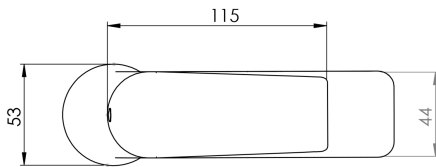

4 Star (7.5L/min)

WELS RATING - LOW PRESSURE

4 Star (7L/min)

MAXIMUM TEMPERATURE

65°C

PLUMBING CONNECTION

15mm

SPOUT REACH

115mm

Specifications and dimensions correct at time of publication however are subject to change without notice.

Please refer to physical product prior to installation.

Installation instructions for this product are available from the product page on vodaplumbingware.co.nz