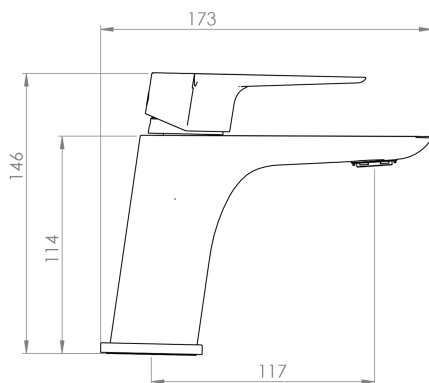

4 Star (7.5L/min)

WELS RATING - LOW PRESSURE

4 Star (7L/min)

MAXIMUM TEMPERATURE

65°C

PLUMBING CONNECTION

15mm

SPOUT REACH

115mm

Specifications and dimensions correct at time of publication however are subject to change without notice.

Please refer to physical product prior to installation.

Installation instructions for this product are available from the product page on vodaplumbingware.co.nz