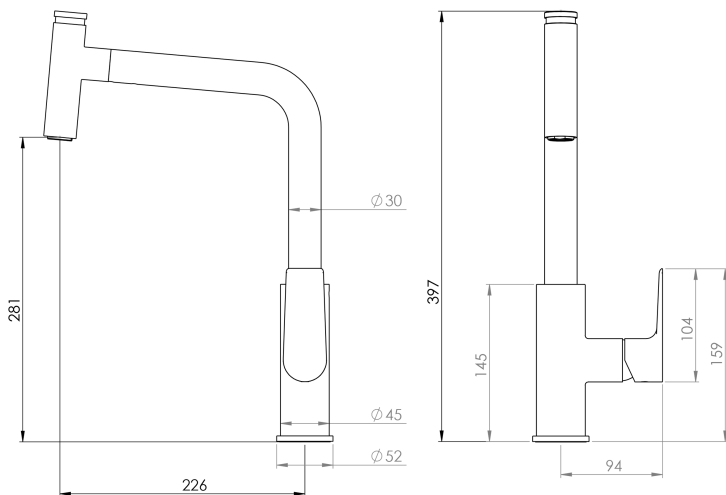

MAXIMUM TEMPERATURE

65°C

PLUMBING CONNECTION

15mm

SPOUT REACH

225mm

PULLOUT HOSE LENGTH

+300mm

Specifications and dimensions correct at time of publication however are subject to change without notice.

Please refer to physical product prior to installation.

Installation instructions for this product are available from the product page on vodaplumbingware.co.nz