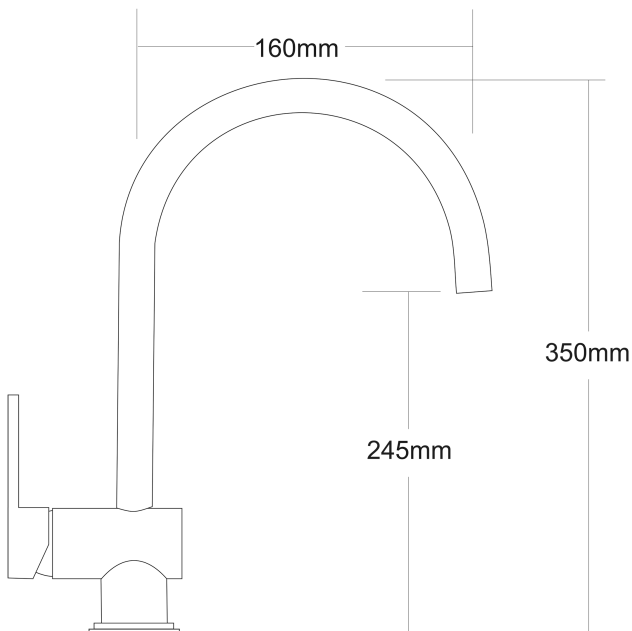

# Voda High Rise Gooseneck Sink Mixer

PRODUCT CODE	<b>VFC010</b>
COLOUR/FINISHES	Chrome
FEATURES	Swivel spout
PRESSURE TYPE	All Pressures
MINIMUM PRESSURE	17kPa
MAXIMUM PRESSURE	500kPa (As per NZ Building Code AS/NZ 3500.1)
WELS RATING - MAINS PRESSURE	3 Star (8.5L/min)
WELS RATING - LOW PRESSURE	2 Star (10L/min)
CARTRIDGE/HEADWORKS	HiFlo Cartridge
MAXIMUM TEMPERATURE	65°C
PLUMBING CONNECTION	15mm
SPOUT REACH	160mm

Specifications and dimensions correct at time of publication however are subject to change without notice.

Please refer to physical product prior to installation.

Installation instructions for this product are available from the product page on [vodaplumbingware.co.nz](http://vodaplumbingware.co.nz)